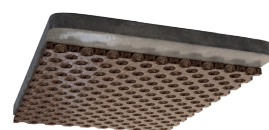

Application systems: Decorative Ceilings

Amorim Cork Insulation

Rua Comendador Américo Amorim, 105 — 4535-186 Mozelos, Portugal
T. +351 227 419 100 E. info.aci@amorim.com

www.amorimcorkinsulation.com